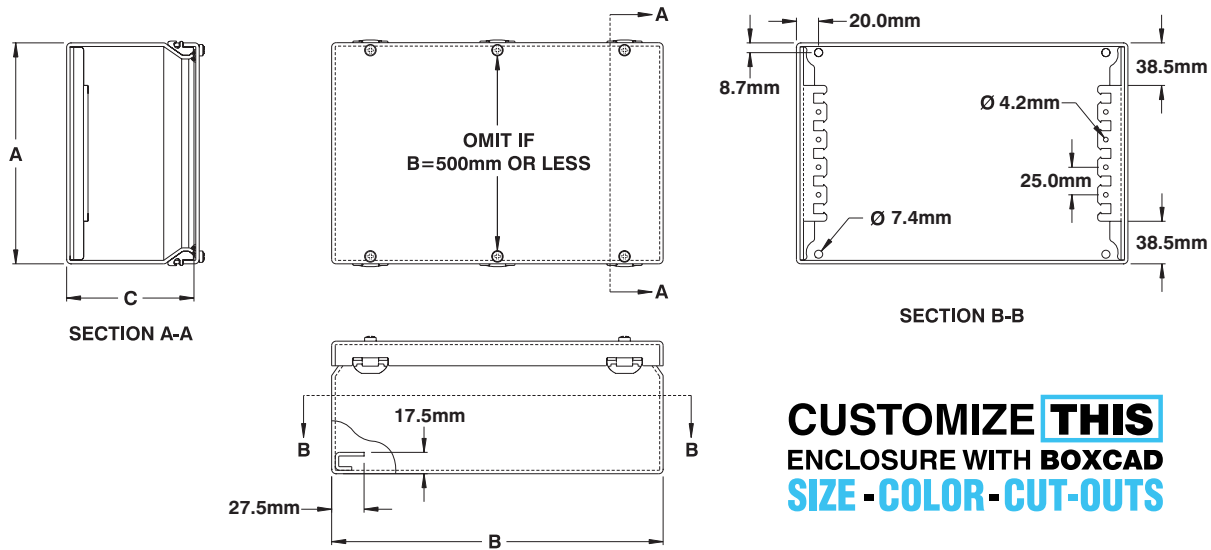

PRODUCTS CATALOG

ELECTRICAL ENCLOSURES & MODULAR CABINETS

20

exmweb.com

IP66 METRIC BOXES

6412 ESTB

WATER, OIL & DUST TIGHT TERMINAL BOXES, METRIC

The 6412 ESTB screw cover oil and dust tight enclosures are used indoors and outdoors to protect the enclosed controls from dust, dirt, oil and water splashing. The box and cover are made from code gauge steel with all seams continuously welded. The opening has a curled lip around all sides to increase rigidity and prevent dripping water from entering the box when the

door is open. A high quality, seamless gasket which is robotically poured-in-place, ensures a complete and durable water-tight seal. The enclosure can be mounted or externally mounted using optional wall mounting feet. These feet have oblong holes to facilitate installation. Mounting brackets are supplied on the bottom of the enclosure. Inner panels can be ordered separately,

(see page 174). Enclosures are finished with heat fused powder paint, electrostatically applied on a pretreated base. Box is RAL7035 textured light gray.

CSA Certified / UL Listed.
NEMA/EEMAC 4-12 / IP66

Refer to p.734 to validate choice of substrate for the application

CUSTOMIZE THIS
ENCLOSURE WITH BOXCAD
SIZE - COLOR - CUT-OUTS

CATALOG NUMBER	DIMENSIONS - METRIC (mm)			SHIP WGHT LBS.
	B	A	C	
6412 ESTB151508	150	150	80	2
6412 ESTB202008	200	200	80	4
6412 ESTB302008	300	200	80	5
6412 ESTB402008	400	200	80	6
6412 ESTB502008	500	200	80	7
6412 ESTB602008	600	200	80	9
6412 ESTB802008	800	200	80	11
6412 ESTB151512	150	150	120	4
6412 ESTB202012	200	200	120	5
6412 ESTB301512	300	150	120	4
6412 ESTB302012	300	200	120	6
6412 ESTB303012	300	300	120	8
6412 ESTB402012	400	200	120	7
6412 ESTB403012	400	300	120	9
6412 ESTB404012	400	400	120	12
6412 ESTB502012	500	200	120	8
6412 ESTB503012	500	300	120	11
6412 ESTB602012	600	200	120	10
6412 ESTB603012	600	300	120	13
6412 ESTB604012	600	400	120	16
6412 ESTB606012	600	600	120	19
6412 ESTB802012	800	200	120	13
6412 ESTB804012	800	400	120	21